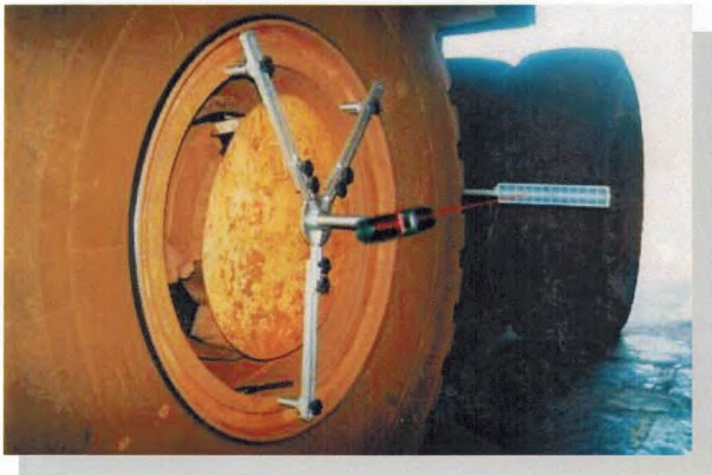

AXIS 50 EM

Electronic Wheel Alignment

Laser Kit for Earthmover

Laser-Wheel-Alignment-System For very big Wheelsizes

Laser-Aglnemnt-System
for Earthmovers
with very big
Wheels Sizes

Part no. 922 000 008

This Wheel-Alignment-System of the well known AXIS Series allows an ideal fixing of the clamps at the rim. This is based on a special lenght of the arms and the double magnets.

The clamping range of the Wheel-Alignment-Clamps is from 49" - 63"

Wheel-Alignment-Clamp at a 57"-rim

Wheel-Alignment-Clamp with double magnets.
For better adjustment, it is possible to deactivate
the magnets.